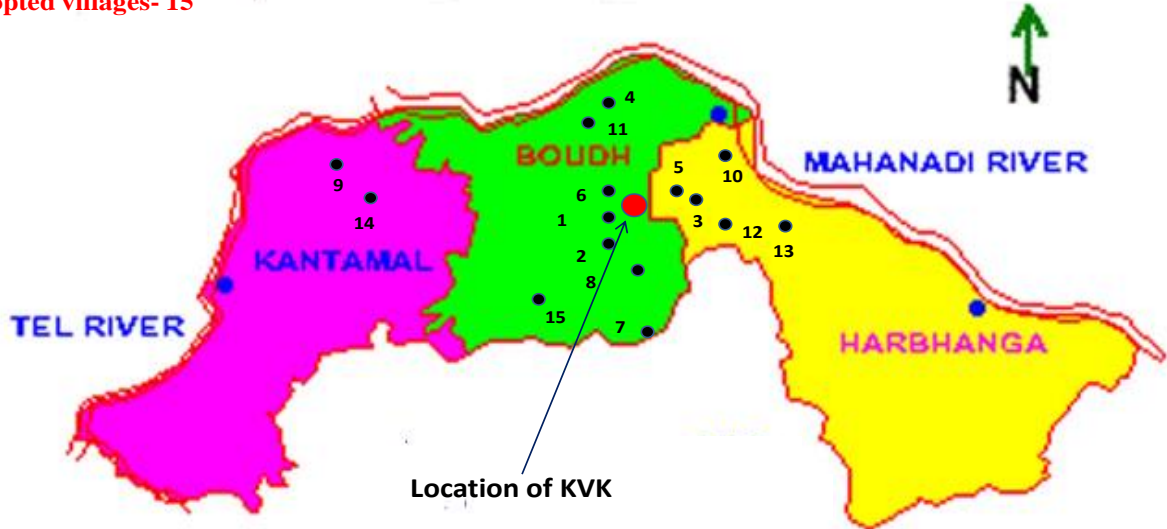

Outreach of KVK (Since Establishment on July, 2005)

Total no. of village- 1186
Villages covered by KVK – 250
Adopted villages- 15

Coverage Area

| Block | Total no. of Villages | Village Covered | Percentage Covered |
|-----------|-----------------------|-----------------|--------------------|
| Boudh | 415 | 193 | 47 |
| Kantamal | 359 | 14 | 4 |
| Harbhanga | 412 | 43 | 10 |